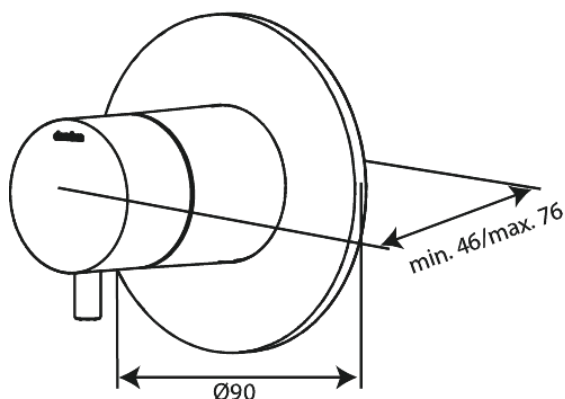

Omadused

Hals Interiors
Kivikülv 8, EE-12919 Tallinn

Tel.: 71 51 400 hals@hals.ee

Rohkem informatsiooni <https://damixa.ee>

damixa