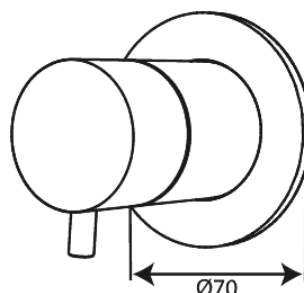

Omadused

Hals Interiors
Kivikülv 8, EE-12919 Tallinn

Tel.: 71 51 400 hals@hals.ee

Rohkem informatsiooni <https://damixa.ee>

damixa