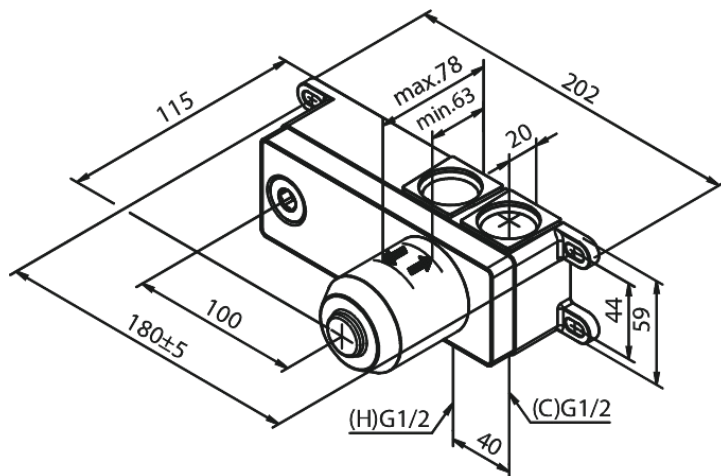

Omadused

Hals Interiors
Kivikülv 8, EE-12919 Tallinn

Tel.: 71 51 400 hals@hals.ee

Rohkem informatsiooni <https://damixa.ee>

damixa