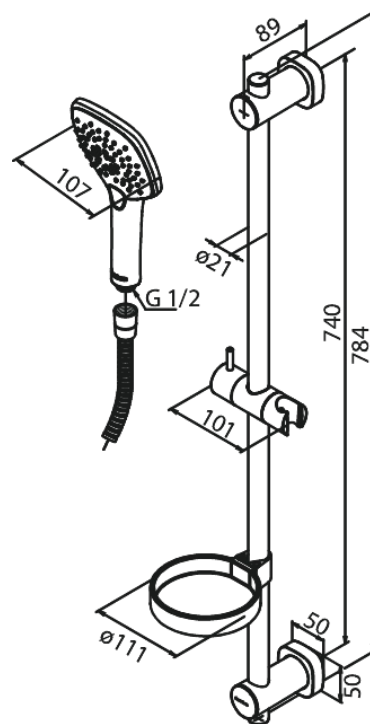

Omadused

Hals Interiors
Kivikülv 8, EE-12919 Tallinn

Tel.: 71 51 400 hals@hals.ee

Rohkem informatsiooni <https://damixa.ee>

damixa