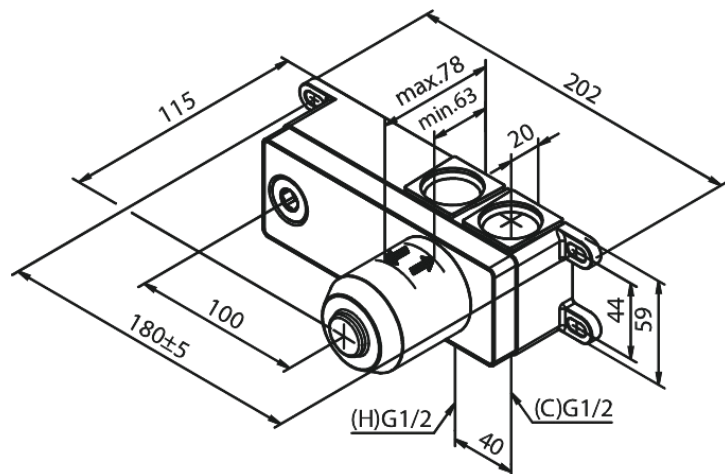

Omadused

Hals Interiors
Kivikülv 8, EE-12919 Tallinn

Tel.: 71 51 400 hals@hals.ee

Rohkem informatsiooni <https://damixa.ee>

damixa